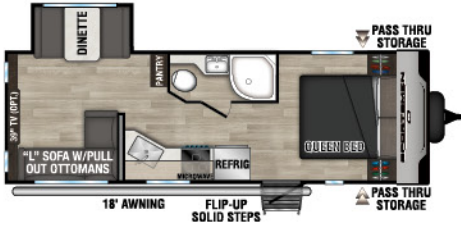

221RESE

UWV - 5,210 | Exterior Length - 27' 2" | Sleeps - 6