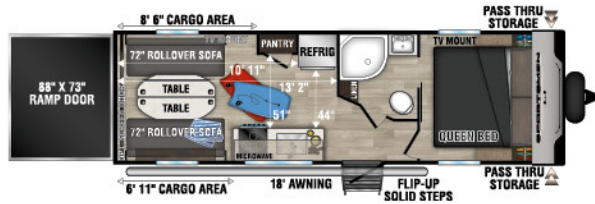

TOY HAULERS

250THSE - TOY HAULER
UYW - 5,300 | Exterior Length - 29'1" | Sleeps - 6