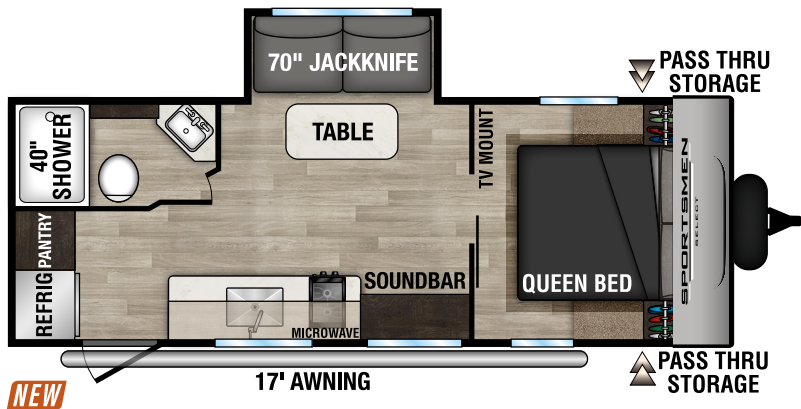

RECREATIONAL VEHICLES

SPORTSMEN

SELECT

LIGHTWEIGHT TRAVEL TRAILERS

NEW 221RKSL UVW - 4,900 | Exterior Length - 25' 8" | Sleeps - 4

NEW 260BHSL UVW - 4,760 | Exterior Length - 28' 7" | Sleeps - 7

NEW 261BHSL UVW - 5,840 | Exterior Length - 31' 7" | Sleeps - 9