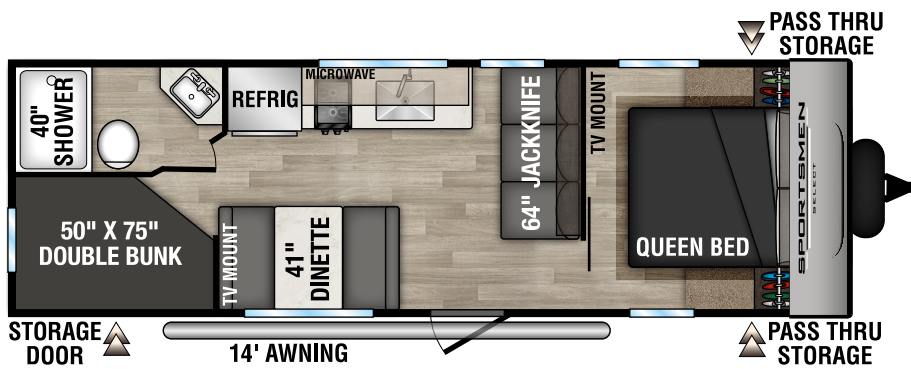

RECREATIONAL VEHICLES

SPORTSMEN

SELECT

LIGHTWEIGHT TRAVEL TRAILERS

NEW 221RKSL UVW - 4,900 | Exterior Length - 25' 8" | Sleeps - 4

NEW 260BHSL UVW - 4,760 | Exterior Length - 28' 7" | Sleeps - 7

NEW 261BHSL UVW - 5,840 | Exterior Length - 31' 7" | Sleeps - 9