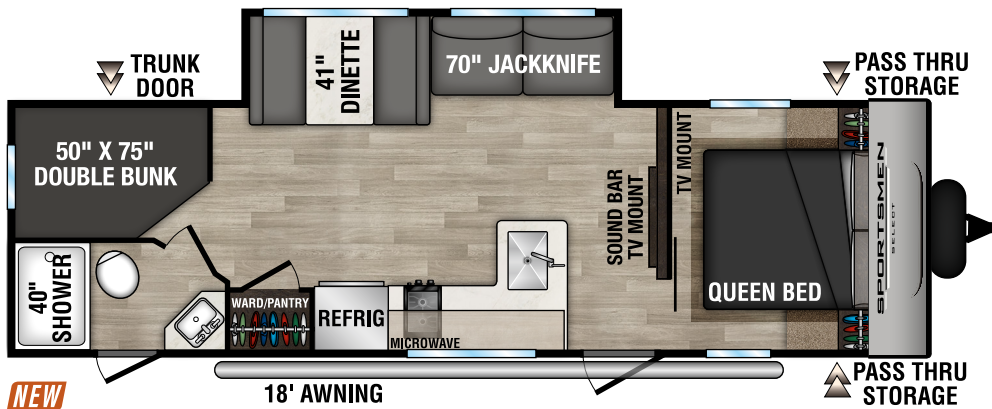

RECREATIONAL VEHICLES

SPORTSMEN

SELECT

LIGHTWEIGHT TRAVEL TRAILERS

NEW 221RKSL UVW - 4,900 | Exterior Length - 25' 8" | Sleeps - 4

NEW 260BHSL UVW - 4,760 | Exterior Length - 28' 7" | Sleeps - 7

NEW 261BHSL UVW - 5,840 | Exterior Length - 31' 7" | Sleeps - 9